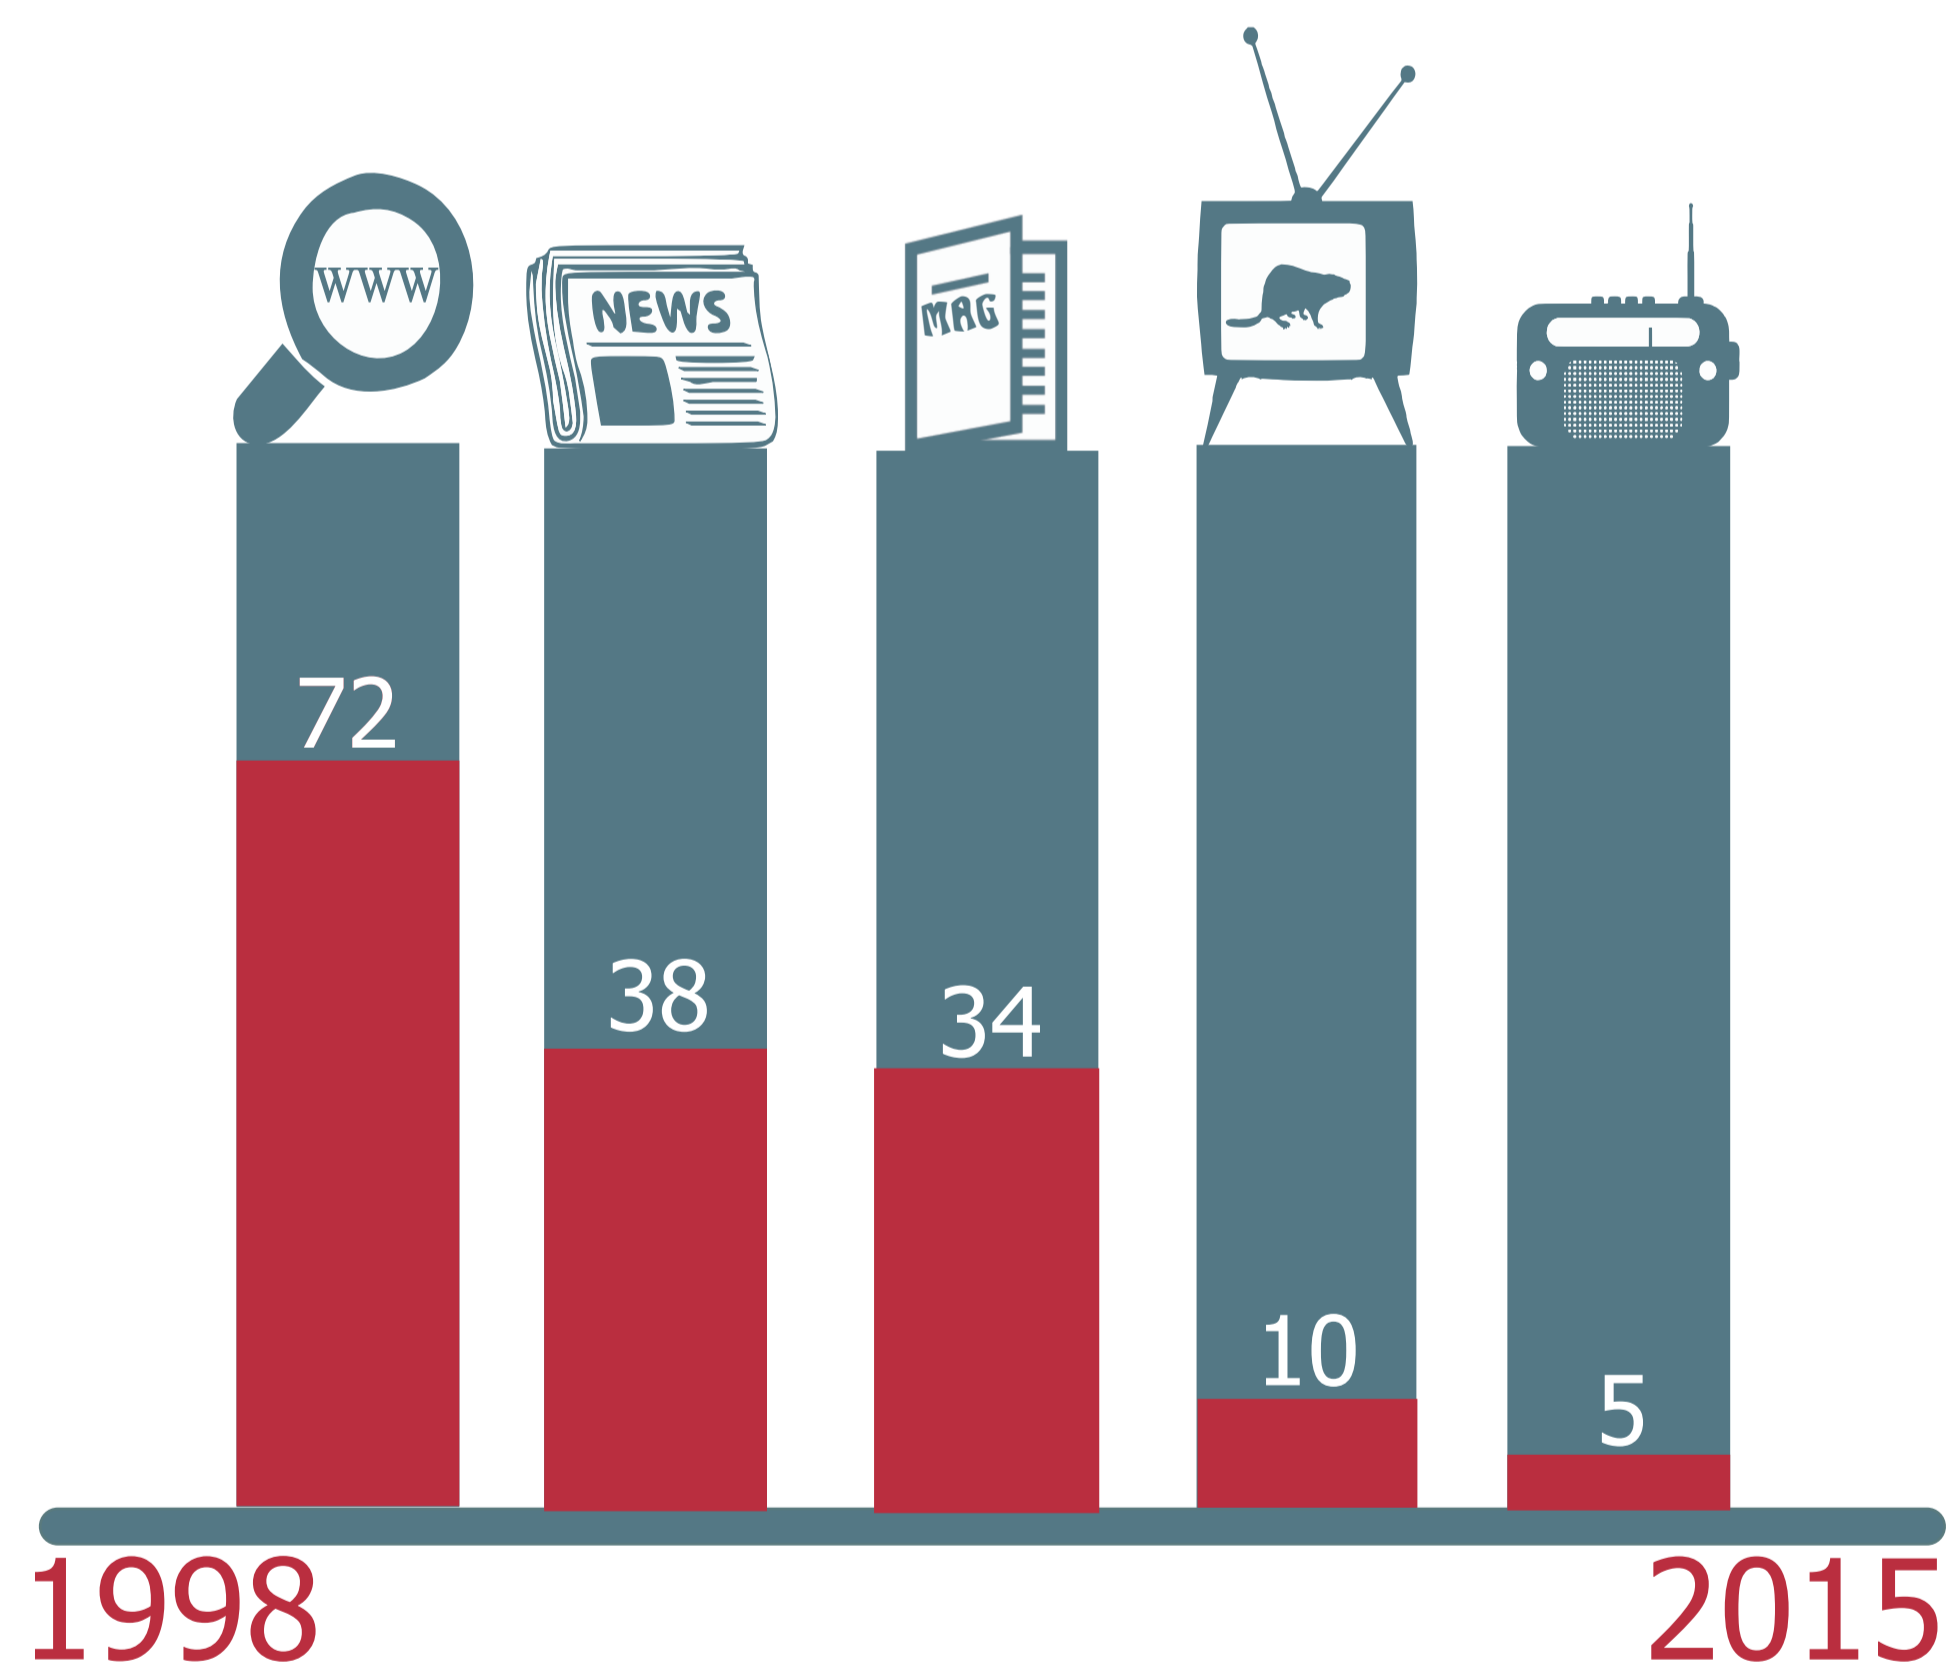

THE BEAVER PARADOX

Protected species, which might not need protection anymore?

Saša Vochl and dr. Anže Japelj

Slovenian Forestry Institute, Večna pot 2, 1000 Ljubljana, Slovenia

It is hard to imagine beaver management **IN SLOVENIA** without some use of lethal control.

The public needs to understand why there is a change of an attitude towards beaver.

WHAT THE MEDIA SAY?

MEDIA
A POWERFUL WEAPON
IN BEAVER MANAGEMENT