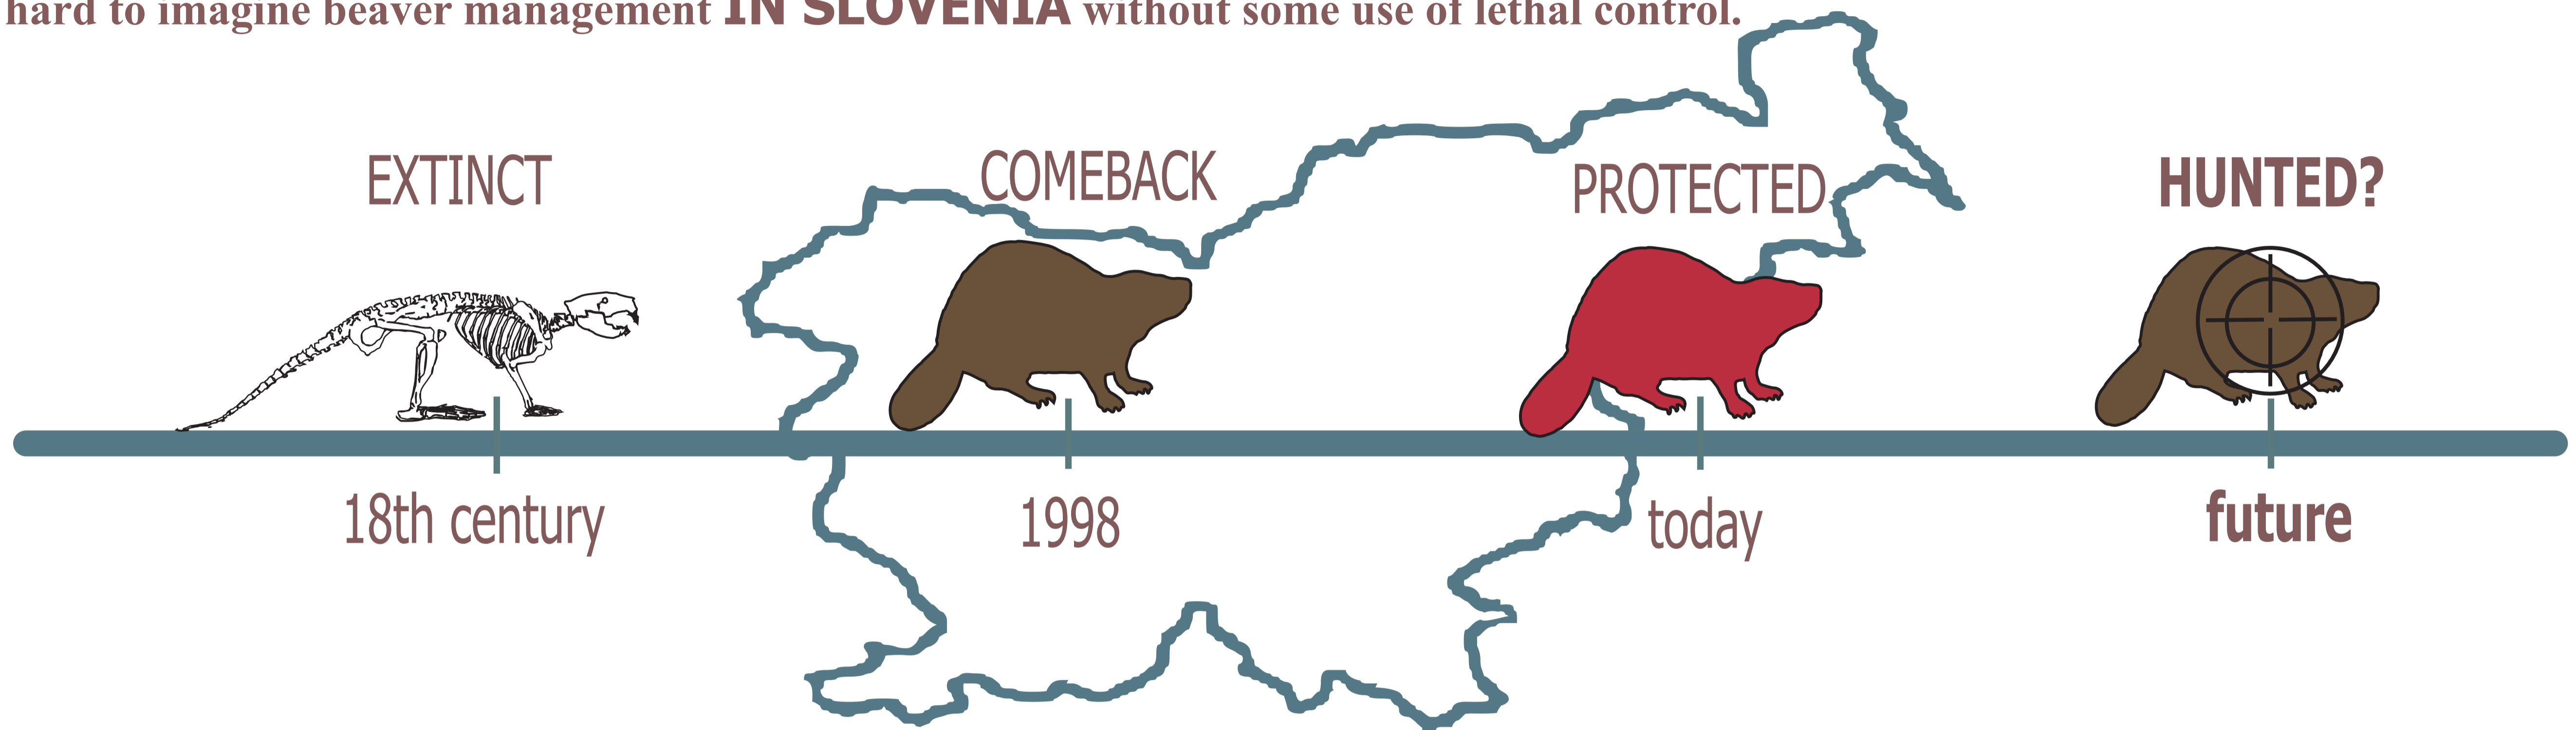

THE BEAVER PARADOX

Protected species, which might not need protection anymore?

Saša Vochl and dr. Anže Japelj

Slovenian Forestry Institute, Večna pot 2, 1000 Ljubljana, Slovenia

It is hard to imagine beaver management **IN SLOVENIA** without some use of lethal control.

The public needs to understand why there is a change of an attitude towards beaver.

WHAT THE MEDIA SAY?

MEDIA
A POWERFUL WEAPON
IN BEAVER MANAGEMENT